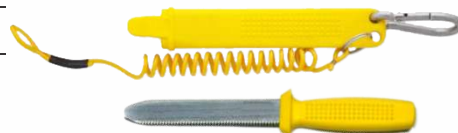

Green River, Long blade diver knife

Description:

Diving Knife - Blade Length: 11, 17cm

Green River, Diver knife short blade sheath

Description:

Diving Knife Sheath (no straps)

Green River, Short blade diver knife

Description:

Diving Knife - Blade Length: 10, 16cm

Order Detail:

Diver, Knife, Green River, Long blade 16cm, blunt end	D-PD-376
Sheath for Green River Diver knife (short blade)	D-PD-377
Diver, Knife, Green River -Short blade; excluding sheath	D-PD-378

SCUBAPRO NOVA LIGHT 230, Diver Torch

Description:

The SCUBAPRO NOVA Light 230 is a powerful LED light with a rated output of 230 lumen. It comes with a lanyard

Specifications:

Colour temp: 6000-8000K
 Beam divergence: 9-10°
 Burn time: 14-18 hrs
 C cells: 3
 Max depth: 120m