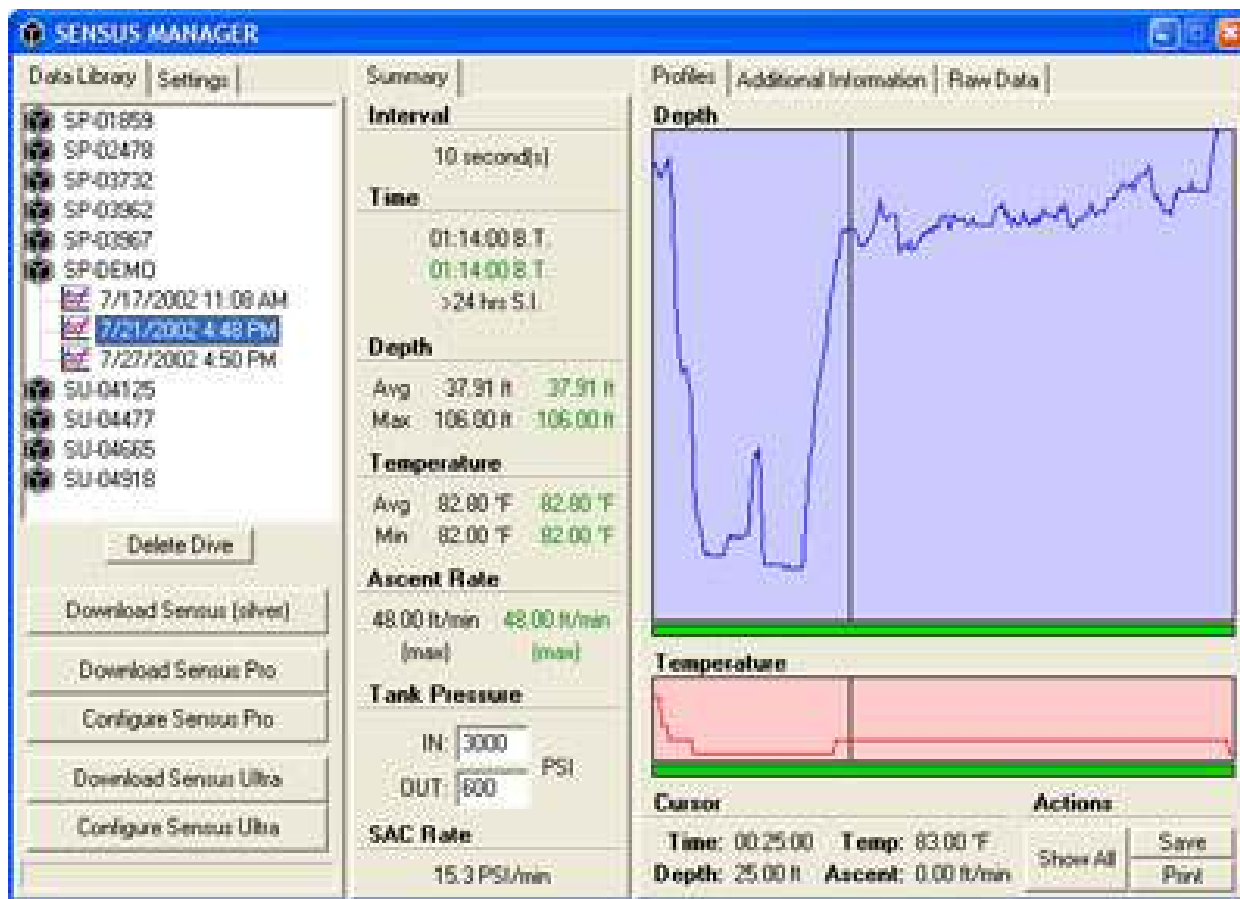

Dive Monitoring Sensor System

Description:

Sensus Ultra is ReefNet's third-generation dive data logging device. Building on the strengths of its predecessors, it remains the simplest, most convenient tool for collecting detailed dive log data. Simply clip Sensus Ultra to your dive equipment and it will automatically record depth and temperature profiles for all your dives.

- Free Sensus Manager Software makes reviewing your dive profiles simple and convenient
- Automatic activation at a depth of 0.9144 meters

Specification:

Case Material: Glass fibre-reinforced polycarbonate
 Working Limits: Depth, 152.4 meters. Temperature, -20 °C to +40 °C
 Lifetime: Up to 10 yrs, permanent lithium cell
 Height: 25.4mm
 Width: 33.02mm
 Length: 44.45mm

Features:

- Ready to use out of the box
- Flash memory and processor capable of storing 1500 hours of dive data with a 10 second sampling interval

Order Detail:

Reefnet Diver Monitoring System - Sensor and Download System.	D-EE-202
Spare Reefnet Diver Monitor Sensor	D-EE-203